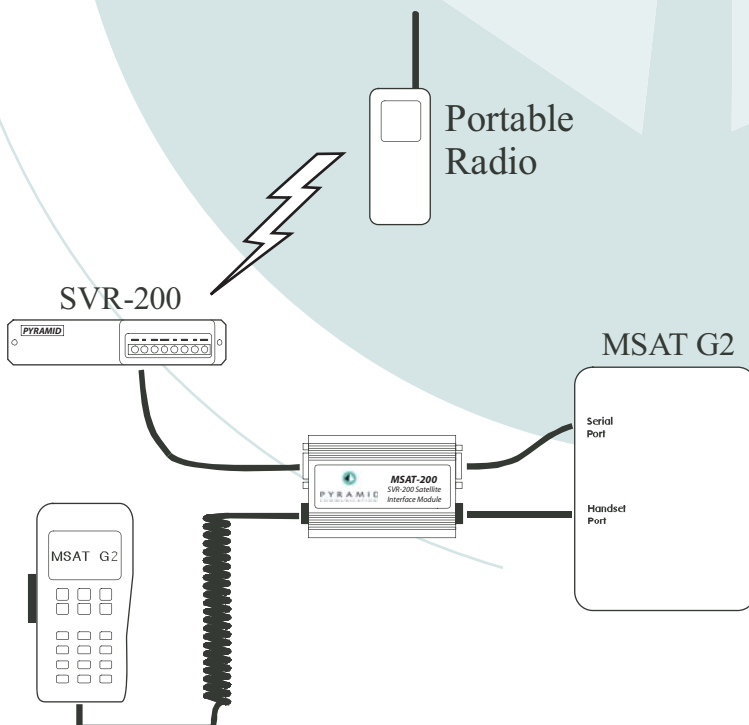

PYRAMID COMMUNICATIONS

MSAT-200 For use with SVR-200

The Pyramid Communications MSAT-200 integrates MSV's MSAT-G2 satellite radio to the popular Pyramid Communications SVR-200 vehicular repeater. Plug and Play installation with no adjustments or modifications necessary. This cost effective solution provides on scene conventional portable radio coverage through MSV's MSAT Two-Way Radio system

MSAT-200

- ◆ Integrates MSAT G2 Mobile Satellite Radio to Pyramid's SVR-200 Vehicular Repeater.
- ◆ Provides on-scene communications using portable analog two-way radios.
- ◆ Built in A.G.C. provides reliable audio levels with a no-adjustment installation.
- ◆ Compact size for easy installation.
- ◆ Includes 1' cables to interface to MSAT G2.

MSAT-200

MSAT G2 Interface Module

Benefits

- ◆ Provides low cost handheld coverage when terrestrial radio systems are not available or fail.
- ◆ Gives users the ability to leave the vehicle and still communicate through MSV network.
- ◆ SVR-200 allows communications with conventional two-way portables in VHF, UHF, 700, 800 & 900 MHz bands.